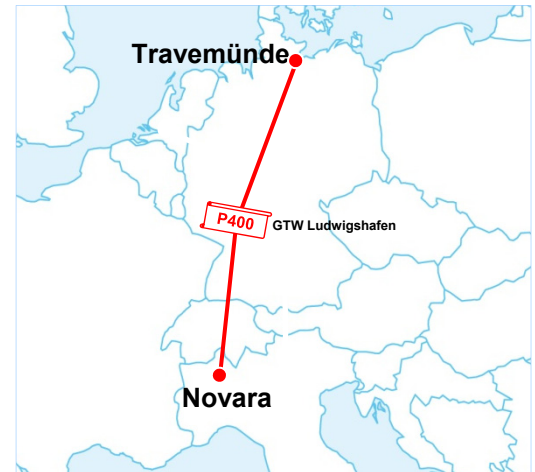

Timetable

Train nr.	Departure days	Closing time	Ready for pick-up	Profile	Train nr.	Departure days	Closing time	Ready for pick-up	Profile
Travemünde → Novara					Novara → Travemünde				
50089	Tu, We	A 21:15	C 12:30	P/C 70-400	43736	Mo	A 18:30	C 08:10	P/C 70-400
50089	Th	A 21:15	E 00:30	P/C 70-400	43738	Tu, We	A 18:30	C 08:10	P/C 70-400
50089	Fr	A 21:15	D 00:30	P/C 70-400	43748	Th	A 18:30	C 08:10	P/C 70-400
50091	Su	A 14:30	C 12:30	P/C 70-400	43740	Fr	A 18:30	E 08:10	P/C 70-400

Terminals

Terminal Travemünde

Kombiverkehr-Agentur
Lübeck-Skandinavienkai
Skandinavienkai
D-23570 Lübeck-Travemünde
Tel. +49 4502 8 89 6410
luebeck@agenturen.kombiverkehr.net

Opening time
Monday-Friday 06:00-22:00
Saturday 06:00-15:00
Sunday 06:00-15:00

Terminal Novara

Eurogateway Srl
c/o Interporto CIM
Via Carlo Panseri 132
I-28100 Novara
Tel. +39 0321 1855612
booking@eurogateway.it

Opening time
Monday-Friday 00:00-24:00
Saturday 00:00-13:30

Contacts

Hupac Intermodal SA

Viale R. Manzoni 6
CH-6830 Chiasso

Claus Lyng Christensen

Line Manager
Tel. +41 58 8558131
clynge@hupac.com

Andres Peverelli

Customer Service & Operations
Tel. +41 58 8558135
line3@hupac.com

Mattia Zanotta

Area Manager
Tel. +41 58 8558110
mzanotta@hupac.com

Matteo Fietta

Customer Service & Operations
Tel. +41 58 8558112
line1@hupac.com